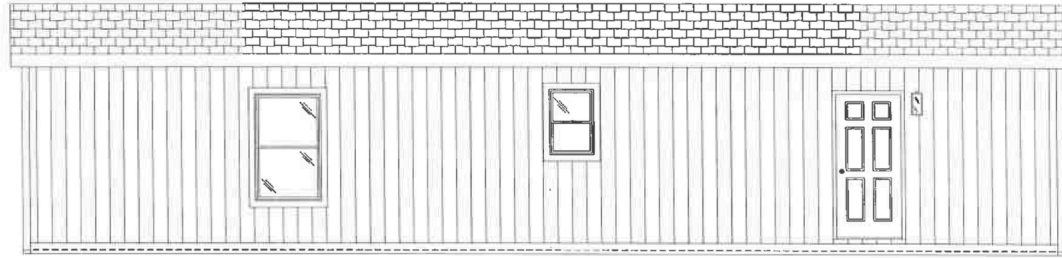

**THE COLUMBIA RIVER  
SERIES**

**The Columbia River  
1003**

**14' x 48'**

DIMENSIONS

**640** sf

LIVING SPACE

**3**

BEDROOMS

**1**

BATHROOMS

**OVERVIEW**

13'4" Single Wide 3  
Bedroom Home for  
Sale

Heritage Home Center

**(425) 353-5464**

or **Request Firm Quote**

— **EMAIL US**

**02 FRONT ELEVATION**

COLUMBIA RIVER

1003

13'-4" x 48'-0"

APPROX. 640 SQ. FT.

FRONT SIDEWALL

BACK SIDEWALL

OPT FRONT ENDWALL  
W/ 6' PORCH