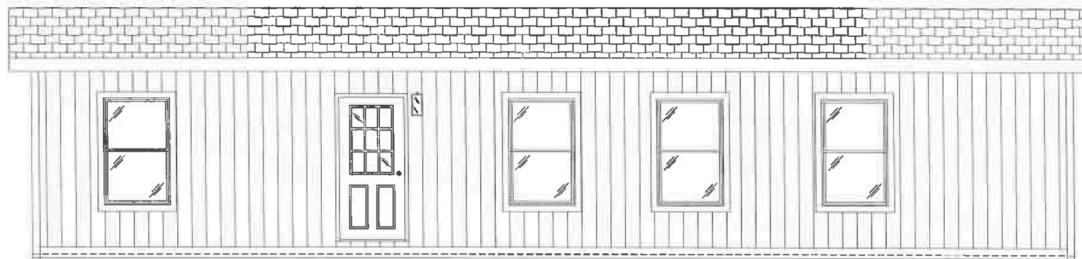

**02 FRONT ELEVATION**

COLUMBIA RIVER

1003

13'-4" x 48'-0"

APPROX. 640 SQ. FT.

FRONT SIDEWALL

BACK SIDEWALL

OPT FRONT ENDWALL  
W/ 6' PORCH

FRONT ENDWALL

BACK ENDWALL